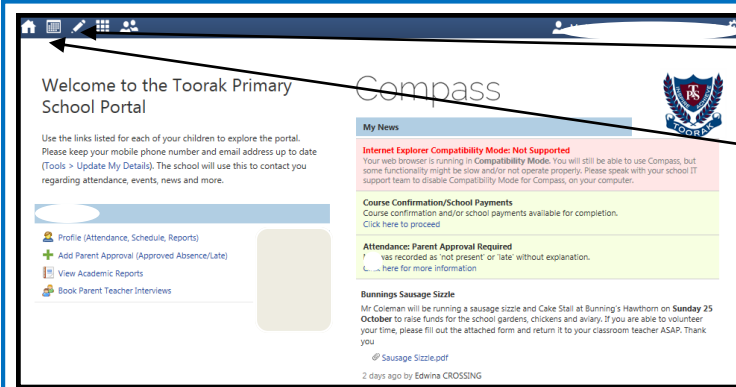

CALENDAR AND SCHOOL RESOURCES

The Compass Calendar details all excursions and events due to happen in the school.

School Resources can be accessed by clicking on the pen icon. School Resources detail year level timetables, the term newsletter, homework, excursion levies and forms and notices.